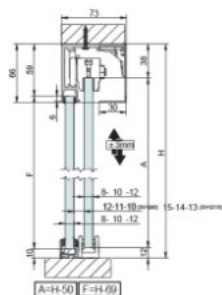

PRODUCT SHEET

Description:

Sliding Door "BLOQ" SISO-Q110 Kit,3000mm,Black,W/Double Soft Stop,Ball Bearing,Wall or Ceiling Mounted,Up to 110 KG

Item number:

28.29.640-0

Units	Box	Carton	HS Code	Barcode
Set		1	8302415000	
5704866517164				

Q110 kit. x1 Double SoftTop
With or without fixed glass.

110kg per panel

73x66 mm

BALL BEARING

/Wall mounting

SV-Q60
SV-Q110

/Ceiling mounting

SV-Q60
SV-Q110