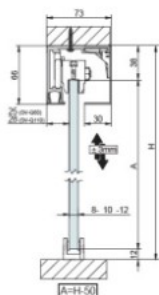

PRODUCT SHEET

Description:

Sliding Door "BLOQ" SISO-Q110 Kit,3000mm,Black,W/Double Soft Stop,Ball Bearing,Wall or Ceiling Mounted,Up to 110 KG

Item number:

28.29.640-0

Units	Box	Carton	HS Code	Barcode
Set		1	8302415000	
5704866517164				

Q110 kit. x1 Double SoftTop
With or without fixed glass.

110kg per panel

73x66 mm

BALL BEARING

/Wall mounting

SV-Q60
SV-Q110

/Ceiling mounting

SV-Q60
SV-Q110