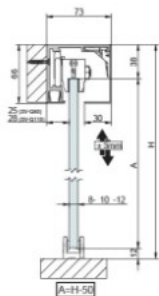

PRODUCT SHEET

Description:

Sliding Door "BLOQ" SISO-Q110 Kit,3000mm,Black,W/Double Soft Stop,Ball Bearing,Wall or Ceiling Mounted,Up to 110 KG

Item number:

28.29.640-0

Units	Box	Carton	HS Code	Barcode
Set		1	8302415000	
5704866517164				

Q110 kit. x1 Double SoftTop
With or without fixed glass.

110kg per panel

73x66 mm

BALL BEARING

/Wall mounting

SV-Q60
SV-Q110

/Ceiling mounting

SV-Q60
SV-Q110