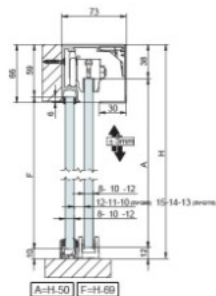

PRODUCT SHEET

Description:

Sliding Door "BLOQ" SISO-Q110 Kit,3000mm,Black,W/Double Soft Stop,Ball Bearing,Wall or Ceiling Mounted,Up to 110 KG

Item number:

28.29.640-0

Units	Box	Carton	HS Code	Barcode
Set		1	8302415000	
5704866517164				

Q110 kit. x1 Double SoftTop
With or without fixed glass.

110kg per panel

73x66 mm

BALL BEARING

/Wall mounting

SV-Q60
SV-Q110

/Ceiling mounting

SV-Q60
SV-Q110